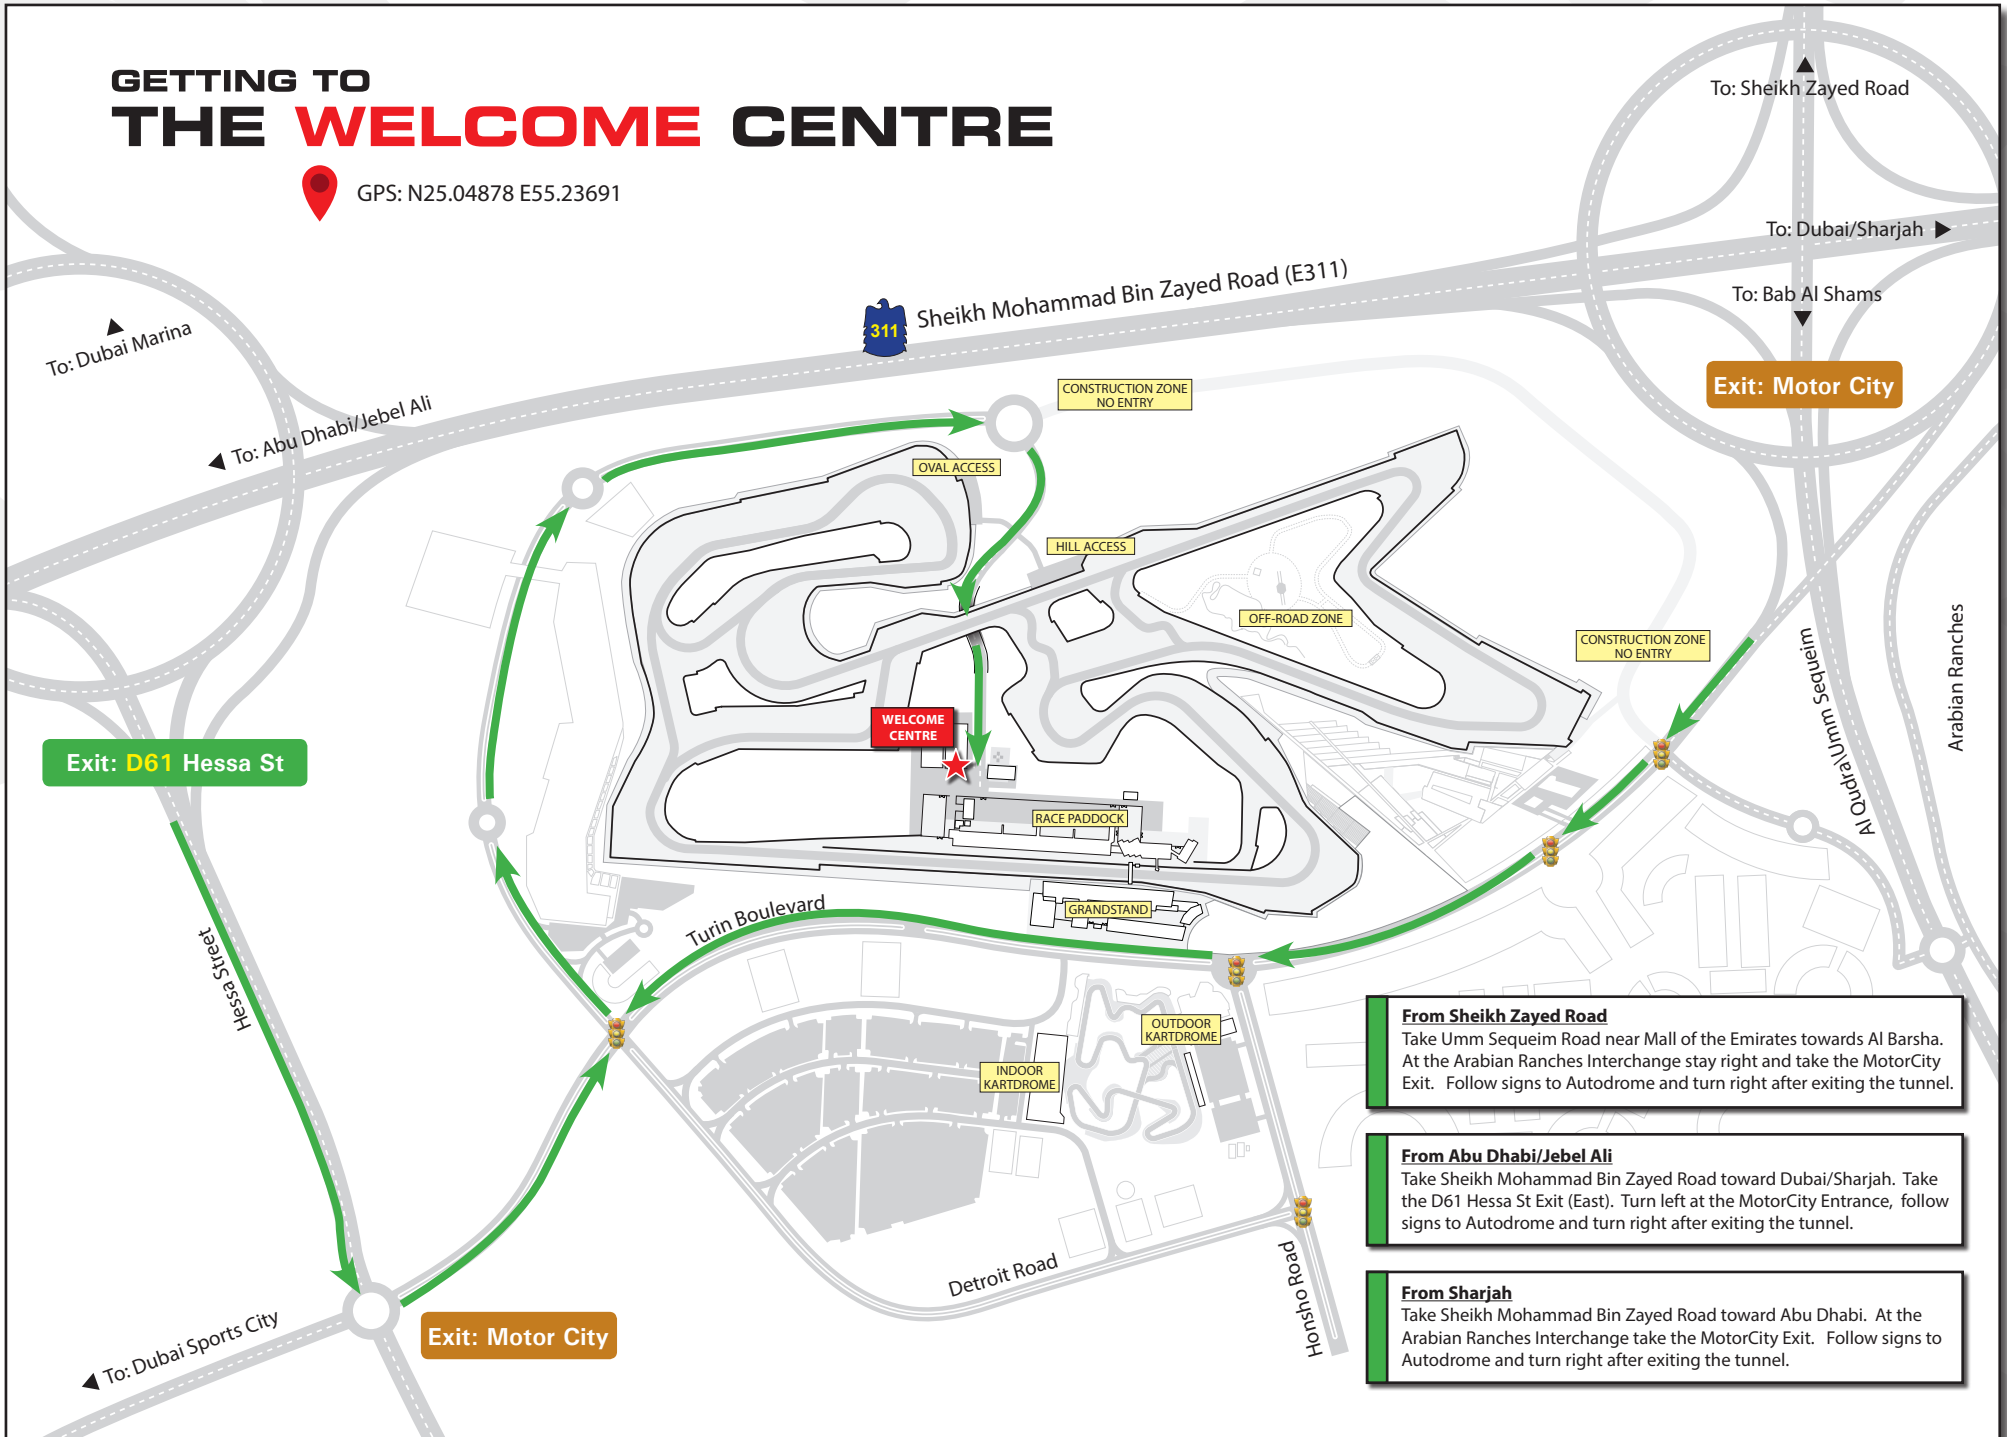

# GETTING TO THE WELCOME CENTRE

GPS: N25.04878 E55.23691

**From Sheikh Zayed Road**  
Take Umm Sequeim Road near Mall of the Emirates towards Al Barsha. At the Arabian Ranches Interchange stay right and take the MotorCity Exit. Follow signs to Autodrome and turn right after exiting the tunnel.

**From Abu Dhabi/Jebel Ali**  
Take Sheikh Mohammad Bin Zayed Road toward Dubai/Sharjah. Take the D61 Hessa St Exit (East). Turn left at the MotorCity Entrance, follow signs to Autodrome and turn right after exiting the tunnel.

**From Sharjah**  
Take Sheikh Mohammad Bin Zayed Road toward Abu Dhabi. At the Arabian Ranches Interchange take the MotorCity Exit. Follow signs to Autodrome and turn right after exiting the tunnel.